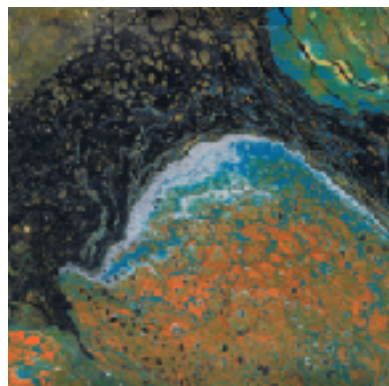

Tidal Pools *acrylic on canvas* 12x12 \$125

Blue Lagoon *acrylic on canvas* 12x12 \$125

Golden Tide *acrylic on canvas* 12x12 \$125

Green Ripples *acrylic on canvas* 12x12 \$125

Primordial Storm *acrylic on canvas* 16x20 \$250

My Brain in Paint *acrylic on canvas* 8x10 \$75

Summer Heatwave *acrylic on canvas* 8x10 \$75

Mind Flow *acrylic on canvas* 12x12 \$125

Night Blooms *acrylic on canvas* 12x12 \$125

Icelandia *acrylic on canvas* 12x16 \$175